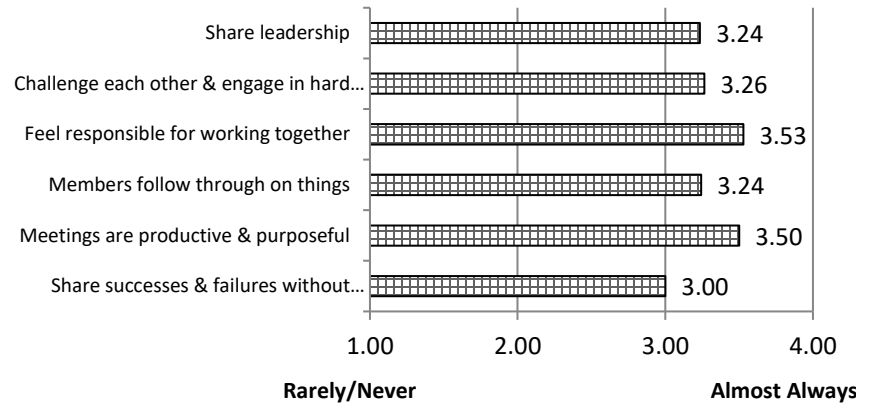

Average Ratings for *Collaborative Culture*