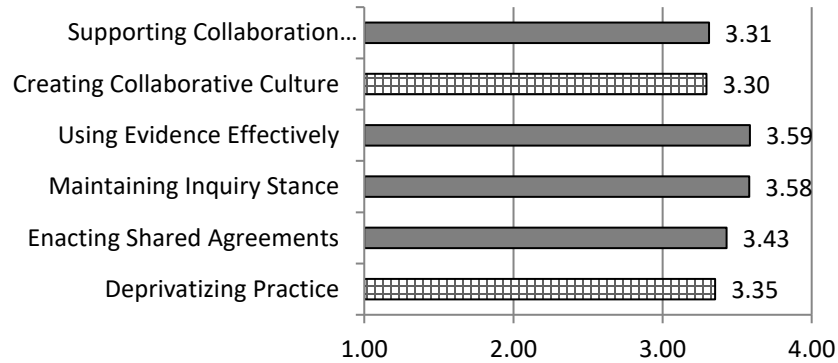

National Center for Literacy Education

Asset Inventory Results

Sample Elementary, participating school in LIREC Grant
1/9/2015

Your Results

GROUP NAME	GROUP PARTICIPATION RATIO	DATE OF REPORT
Sample Elementary	34 completed the inventory	1/9/2015

Overall Domain Averages

Average Ratings for *Deprivatizing Practice*

Average Ratings for *Collaborative Culture*

Average Ratings for *Inquiry Stance*

Average Ratings for *Using Evidence*

Average Ratings for *Shared Agreements*