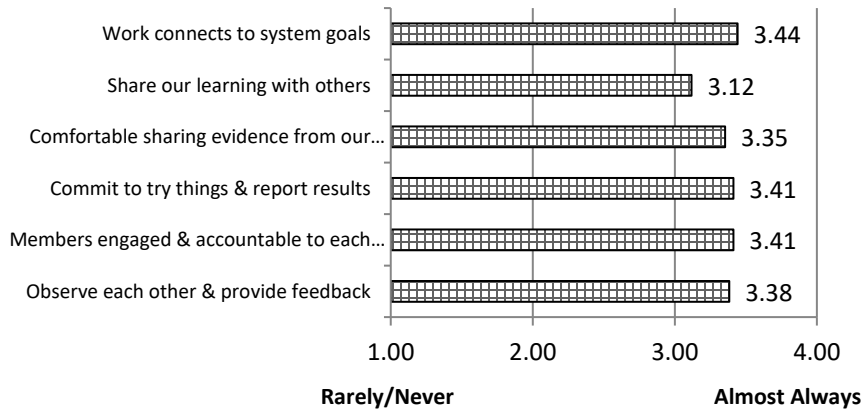

Average Ratings for *Deprivatizing Practice*